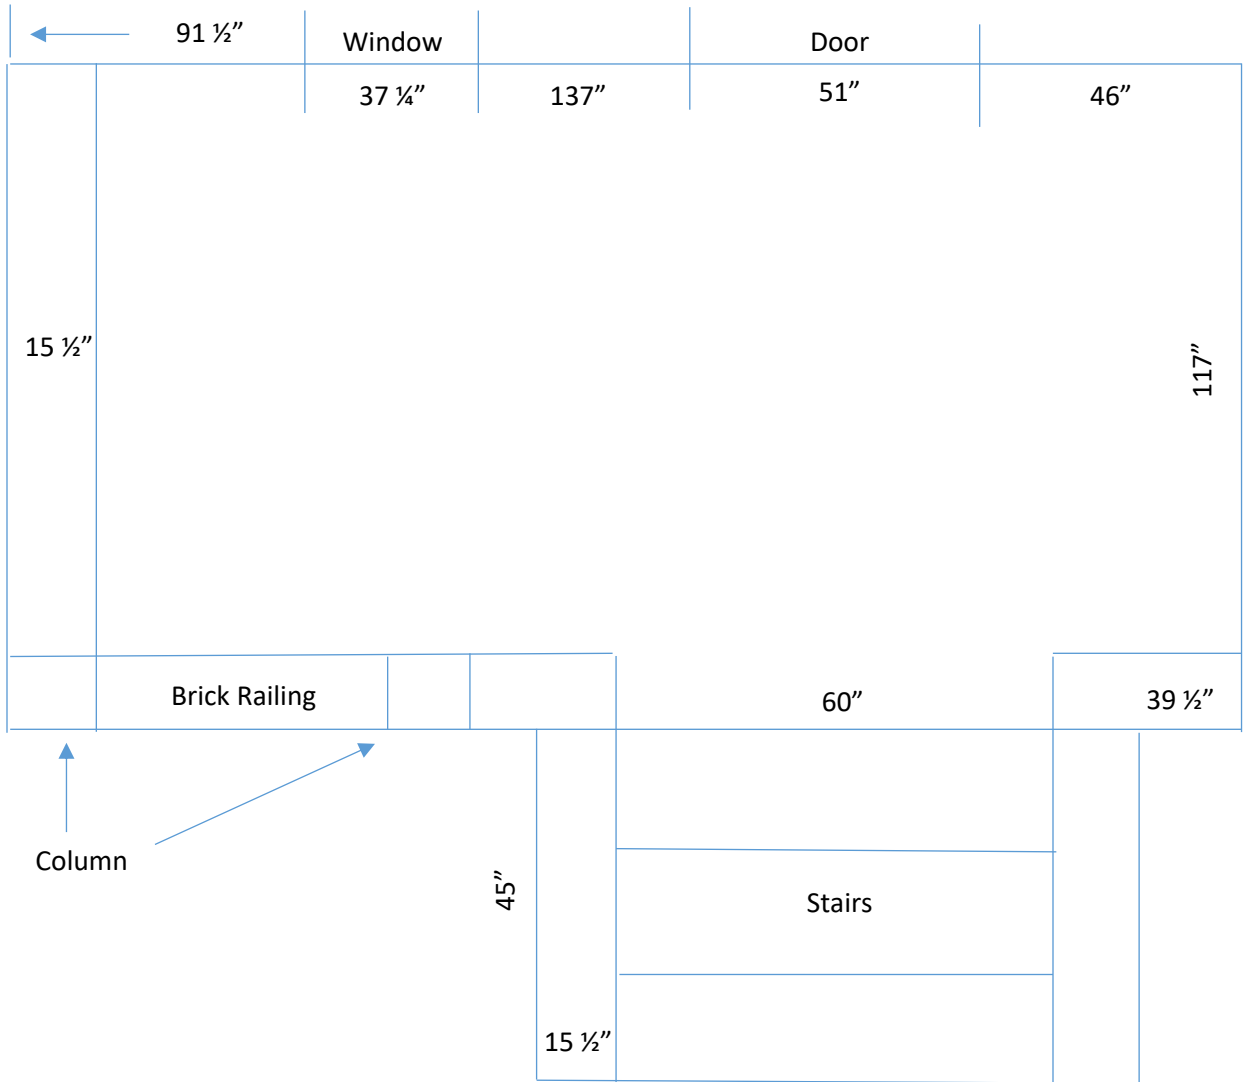

# Front Porch

Ceiling: 9 feet 10 inches

# Rear Upper Porch

- Ceiling is angled
- Left side: 6 feet
- Right side: 8 feet 5 inches
- Railings are 42 1/4" tall

## West Porch

Ceiling is angled

-ceiling supported by columns: 10 feet

-ceiling over window and door: 11 feet