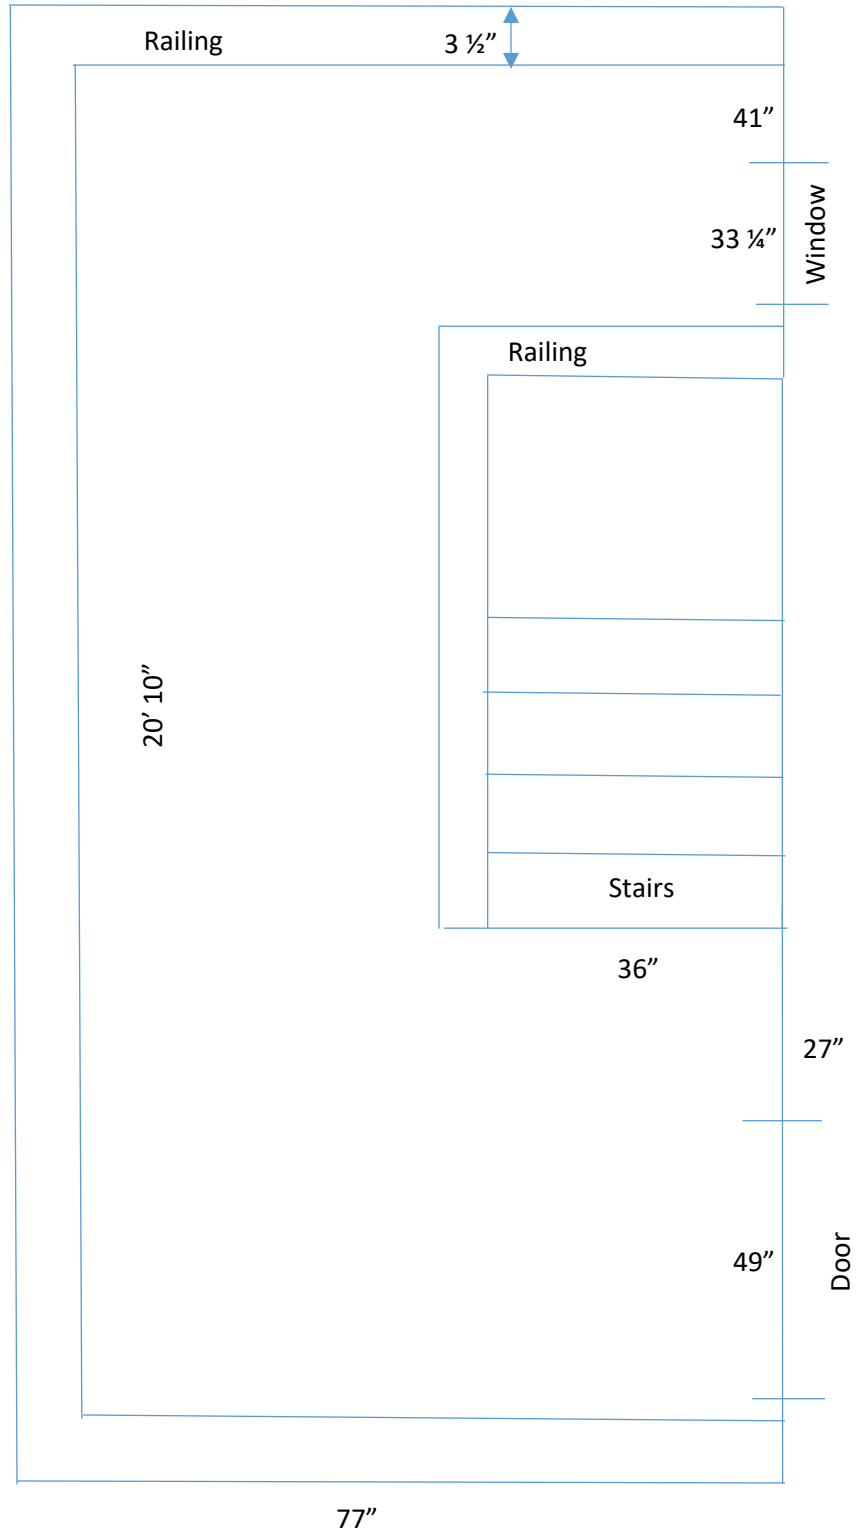

# Front Porch

Ceiling: 9 feet 10 inches

# Rear Upper Porch

- Ceiling is angled
- Left side: 6 feet
- Right side: 8 feet 5 inches
- Railings are 42 1/4" tall

## West Porch

Ceiling is angled

-ceiling supported by columns: 10 feet

-ceiling over window and door: 11 feet